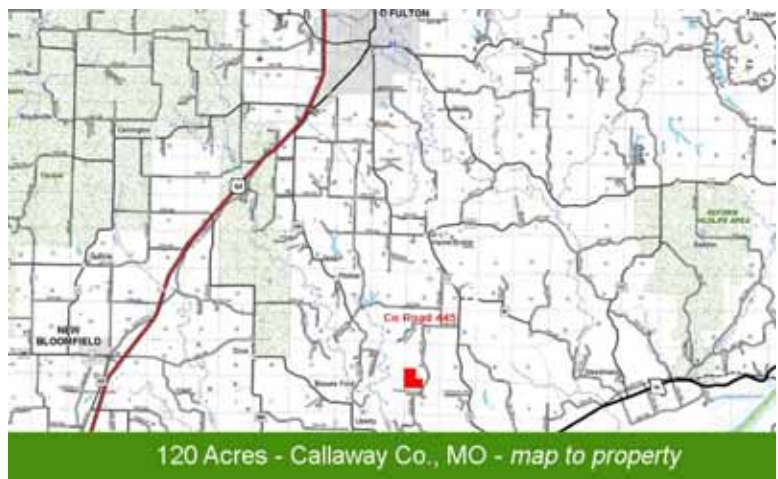

Data Notes:

Brief Description - Section 3 Twp 45N R9W

Driving Directions & Notes: From Fulton, MO, travel 9 miles south on Highway C to County Road 445. Turn Right and travel 2 miles to property on Right.