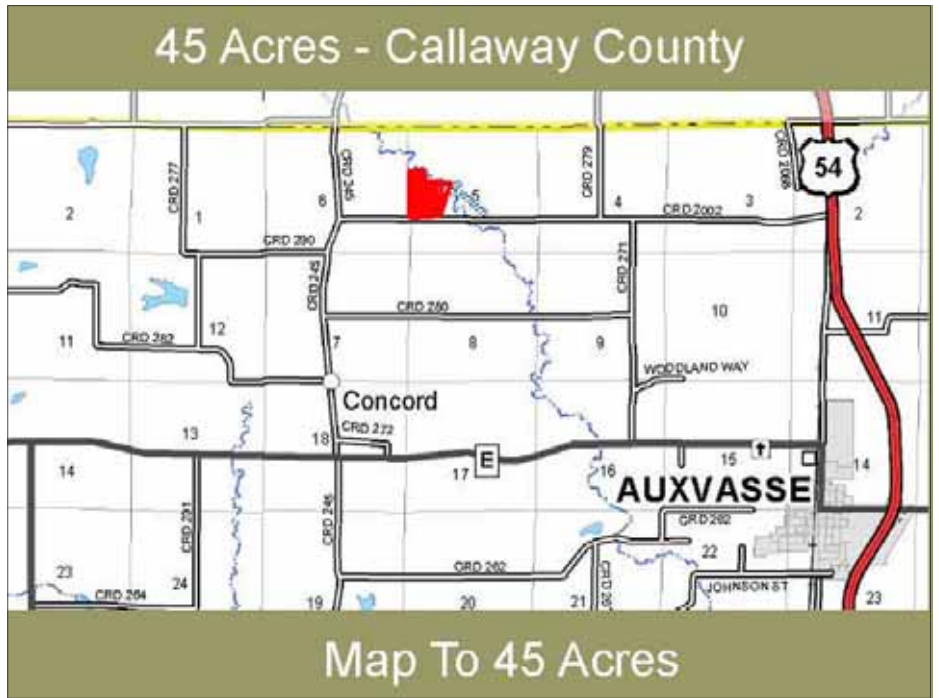

12015 Manchester Rd
 St. Louis, Mo 63131
 314-966-4100
 800-969-4102

leon@leonmillerco.com
 Website:
 www.leonmillerco.com

property listing: 45 Acres — West of Auxvasse, Mo \$125,675

Level and fenced pastures fields One pond Excellent building site

<i>Property Data</i>	
Utilities	None
Zoning	Ag
Taxes	To Be Determined
School Dist.	Callaway Co R-1
Buildings	None
Total Ac	45
Pasture	25 Acres
Crop	N/A
Timber	20 Acres
Ponds	1

From I-54 and Interstate 70, travel north to Auxvasse, Missouri. Exit into Auxvasse to stop sign. Turn north and drive 2 1/2 miles to County Road 2002. Travel west to property on north side of road.

property listing: 45 Acres

45 Acres - Callaway County

Aerial Photo

45 Acres - Callaway County

Small Wooded Stream

45 Acres - Callaway County

Level Pasture Land