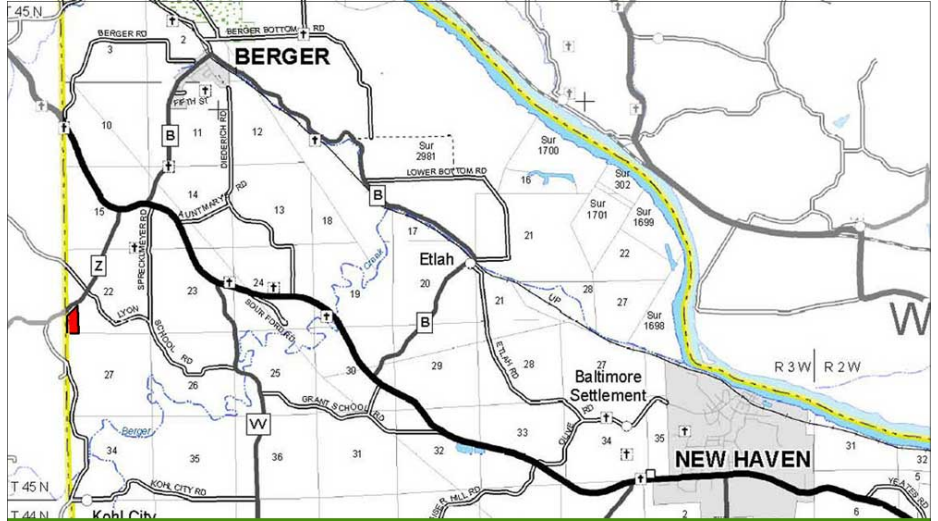

Property Data	
Utilities	none
Zoning	Ag
Taxes	\$13.65
School Dist.	Gasconade R-1
Buildings	None
Total Ac	50 Acres
Hay/grass	13.65 Acres
Timber	36.35 Acres

50 Acres - Franklin County

Directions: From New Haven, travel west on highway 100 to Highway Z. South on Z to Bethany Church Road (property on both sides of road)

50 Acres - Franklin County

Entrance at corner of Bethany Church Road and Highway Z

50 Acres - Franklin County

view to the east from hillside

property listing: 124 Acres

50 Acres - Franklin County
Aerial Photo

50 Acres - Franklin County
view from east to west

50 Acres - Franklin County
small pond