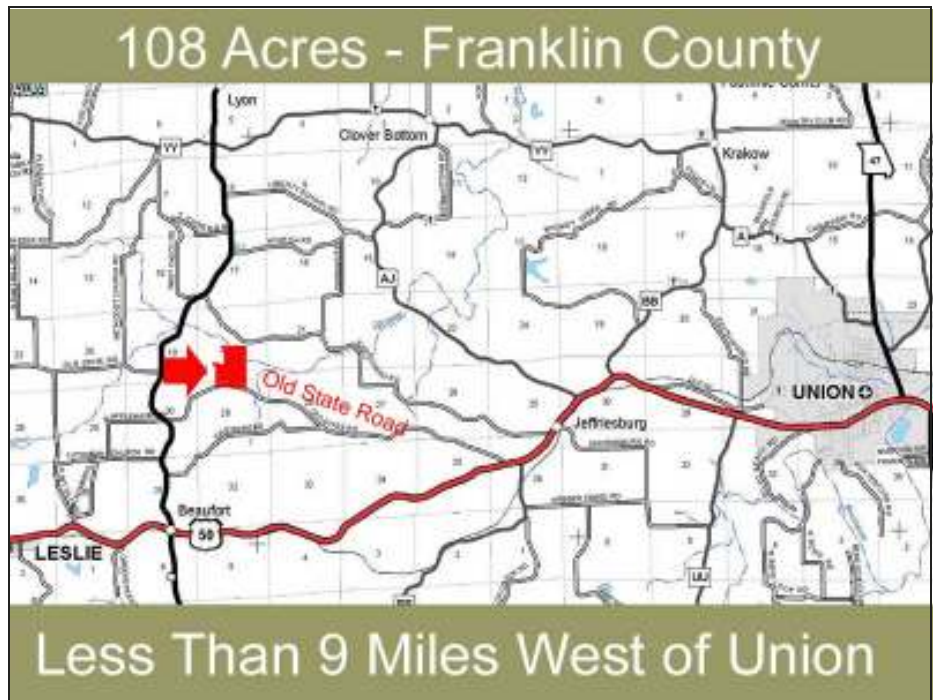

- Gorgeous Home Sites
- Over 4,900 ft of St Johns' creek Frontage
- State Highway Frontage
- Easy access to Union or Beaufort

Directions: From Union, travel west on Highway 50 to Old State Highway  
 Go Northwest on Old State Highway 4 3/4 mile to property on North.

## 108 Acres - Franklin County

## Topography Map