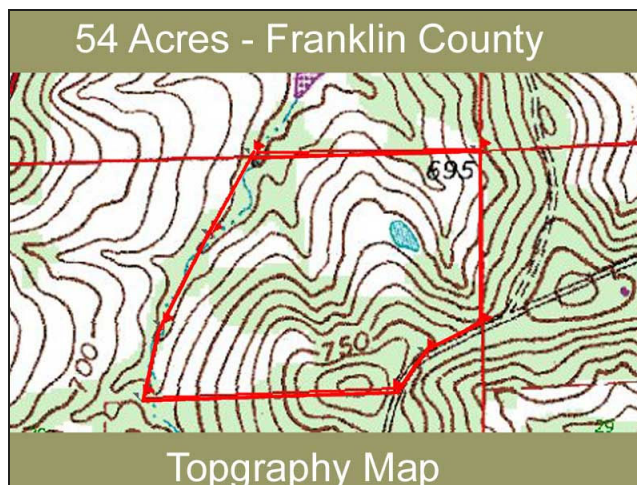

12015 Manchester Rd  
 St. Louis, Mo 63131  
 314-966-4100  
 800-969-4102

leon@leonmillerco.com  
 Website:  
 www.leonmillerco.com

**property listing: 54 Acres on Old State Highway—10 Miles West of Union, Missouri**  
**\$229,500 (\$4,250/ac—Price to be Determined by Surveyed Acres)**  
*This parcel is part of a larger tract being sold; therefore additional land can be added.*

Property Data	
Utilities	none
Zoning	Ag
Taxes	To be determined
School Dist.	Union R-11
Buildings	None
Total Ac	54 Acres
Pasture	None
Crop	0
Timber	54 Acres
Ponds	None

- Wooded Home Site
- On Surfaced Highway
- Easy access to Union or Beaufort

Directions: From Beaufort, travel north on State Highway 185 to Old State Road. Go east to property on west side of road.

property listing: **54 Acres**

## 54 Acres - Franklin County

Wooded - Frontage on Old State Road