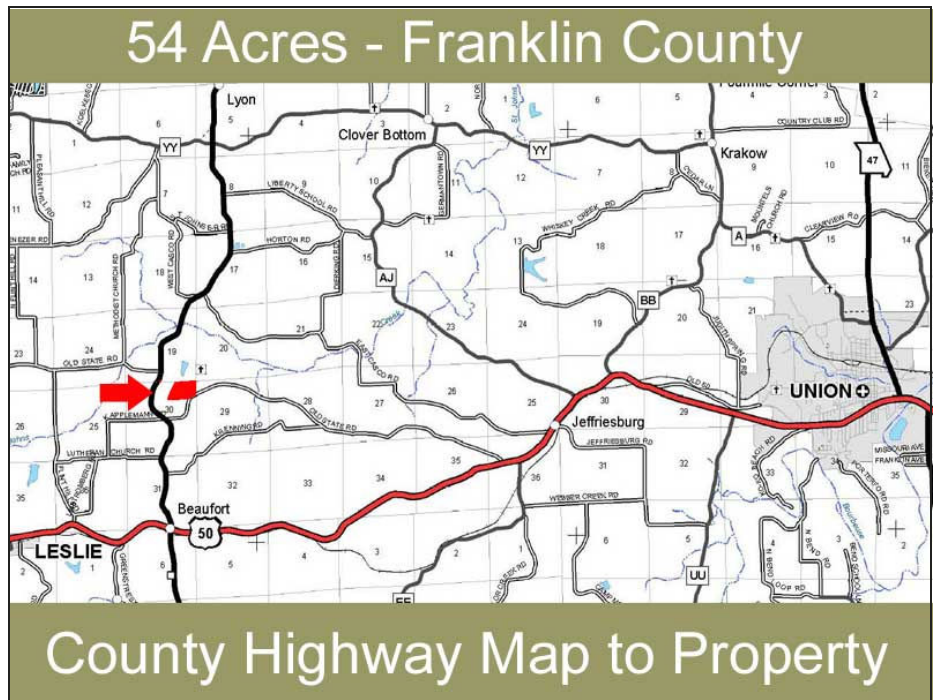

12015 Manchester Rd  
 St. Louis, Mo 63131  
 314-966-4100  
 800-969-4102

leon@leonmillerco.com  
 Website:  
 www.leonmillerco.com

**property listing: 54 Acres on Old State Highway—10 Miles West of Union, Missouri**  
**\$229,500 (\$4,250/ac—Price to be Determined by Surveyed Acres)**  
*This parcel is part of a larger tract being sold; therefore additional land can be added.*

Property Data	
Utilities	none
Zoning	Ag
Taxes	To be determined
School Dist.	Union R-11
Buildings	None
Total Ac	54 Acres
Pasture	None
Crop	0
Timber	54 Acres
Ponds	None

- Wooded Home Site
- On Surfaced Highway
- Easy access to Union or Beaufort

Directions: From Beaufort, travel north on State Highway 185 to Old State Road. Go east to property on west side of road.

property listing: **54 Acres**

## 54 Acres - Franklin County

Wooded - Frontage on Old State Road